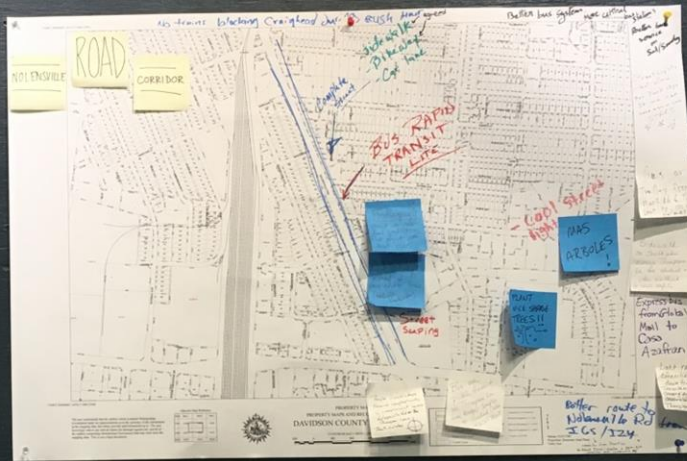

1st Rendering of Park

NOLENSVILLE PIKE & CORRIDOR

ROAD

IDEAS = VISION

Oasis Center's ITOP & MTA Youth Action Team

Nolensville Pike & Antioch Pike bus stop

Walking Audit with ITOP & MTA Youth Action Team

Students engage with young bus riders