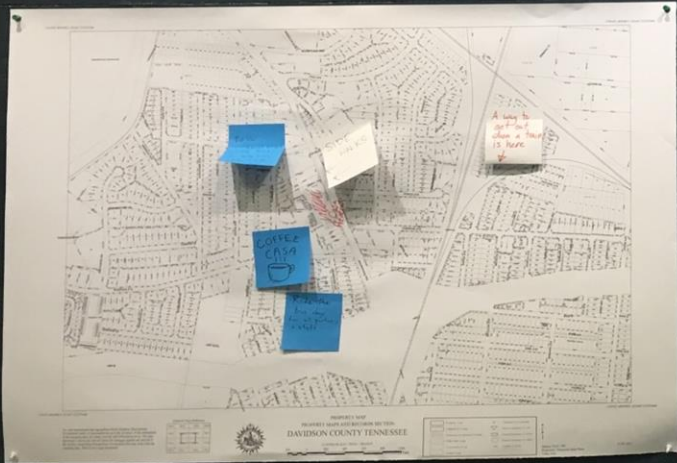

NOLENSVILLE PIKE & CORRIDOR

ROAD

IDEAS = VISION