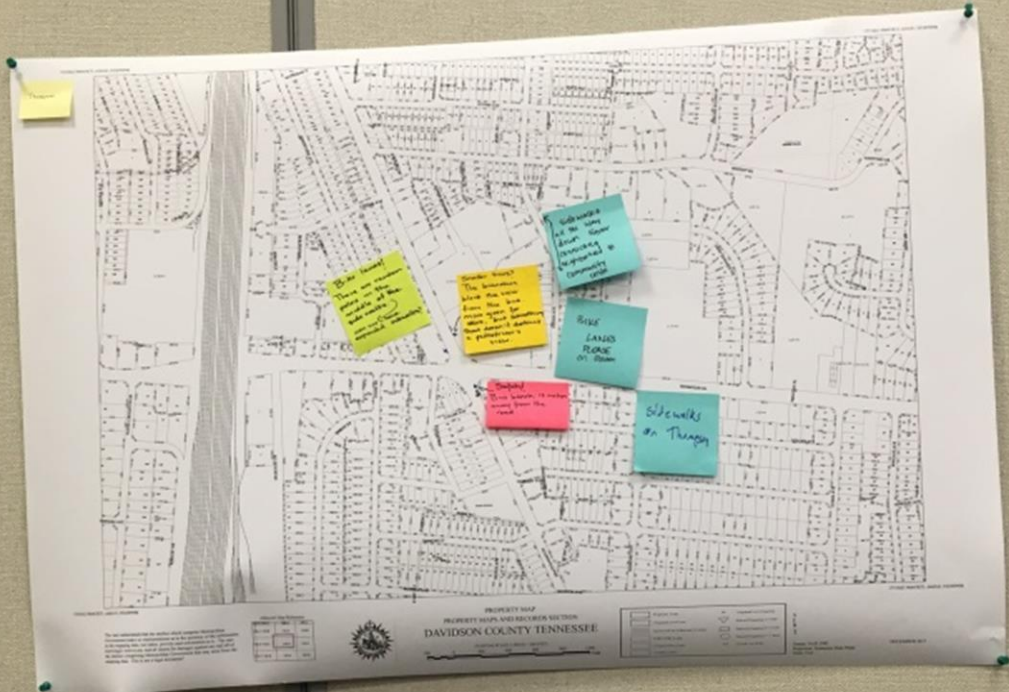

1st Rendering of Park

NOLENSVILLE PIKE & CORRIDOR

ROAD

IDEAS = VISION

Oasis Center's ITOP & MTA Youth Action Team

Nolensville Pike & Antioch Pike bus stop

Walking Audit with ITOP & MTA Youth Action Team

Students engage with young bus riders